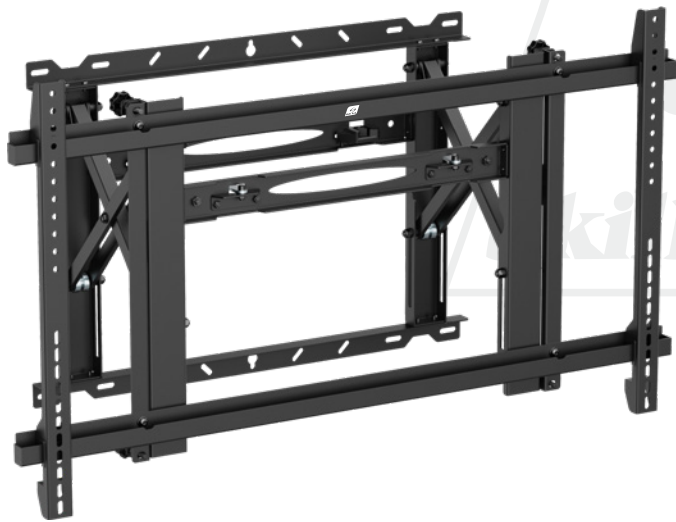

SH VW800 POP-Out Video Wall Mount

Dimensions (mm)

Pop-Out Design
Ensures Quick Service Access

Screen Size
55" ~ 105"

VESA Compatible
400x400 600x400 800x400
800x600 1000x600

Weight Capacity
**130kg/
286lbs**

Profile to Wall
**125-360mm/
4.9"-14.2"**

Tilt Range
+2° ~ -2°