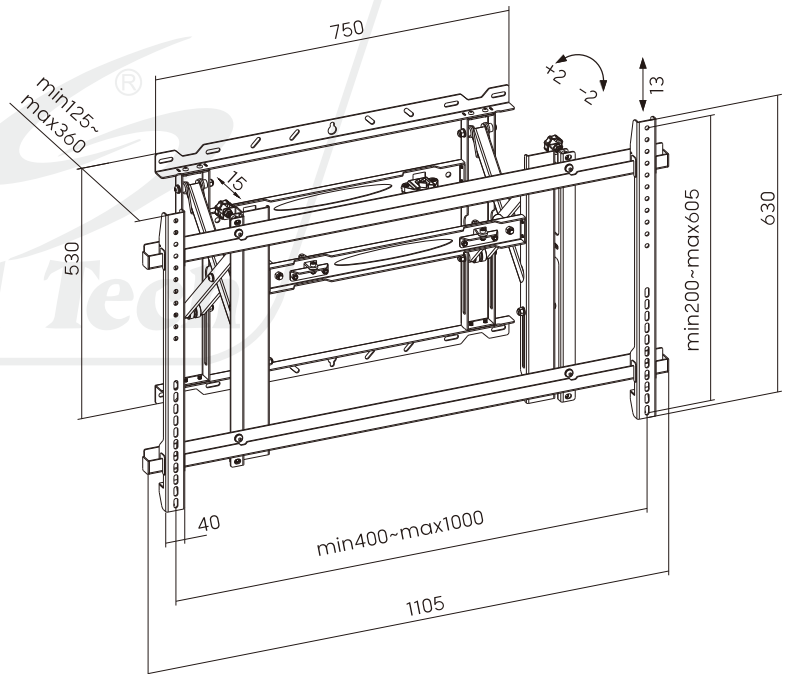

SH VW800 POP-Out Video Wall Mount

Dimensions (mm)

Pop-Out Design
Ensures Quick Service Access

Screen Size
55" ~ 105"

VESA Compatible
400x400 600x400 800x400
800x600 1000x600

Weight Capacity
**130kg/
286lbs**

Profile to Wall
**125-360mm/
4.9"-14.2"**

Tilt Range
+2° ~ -2°